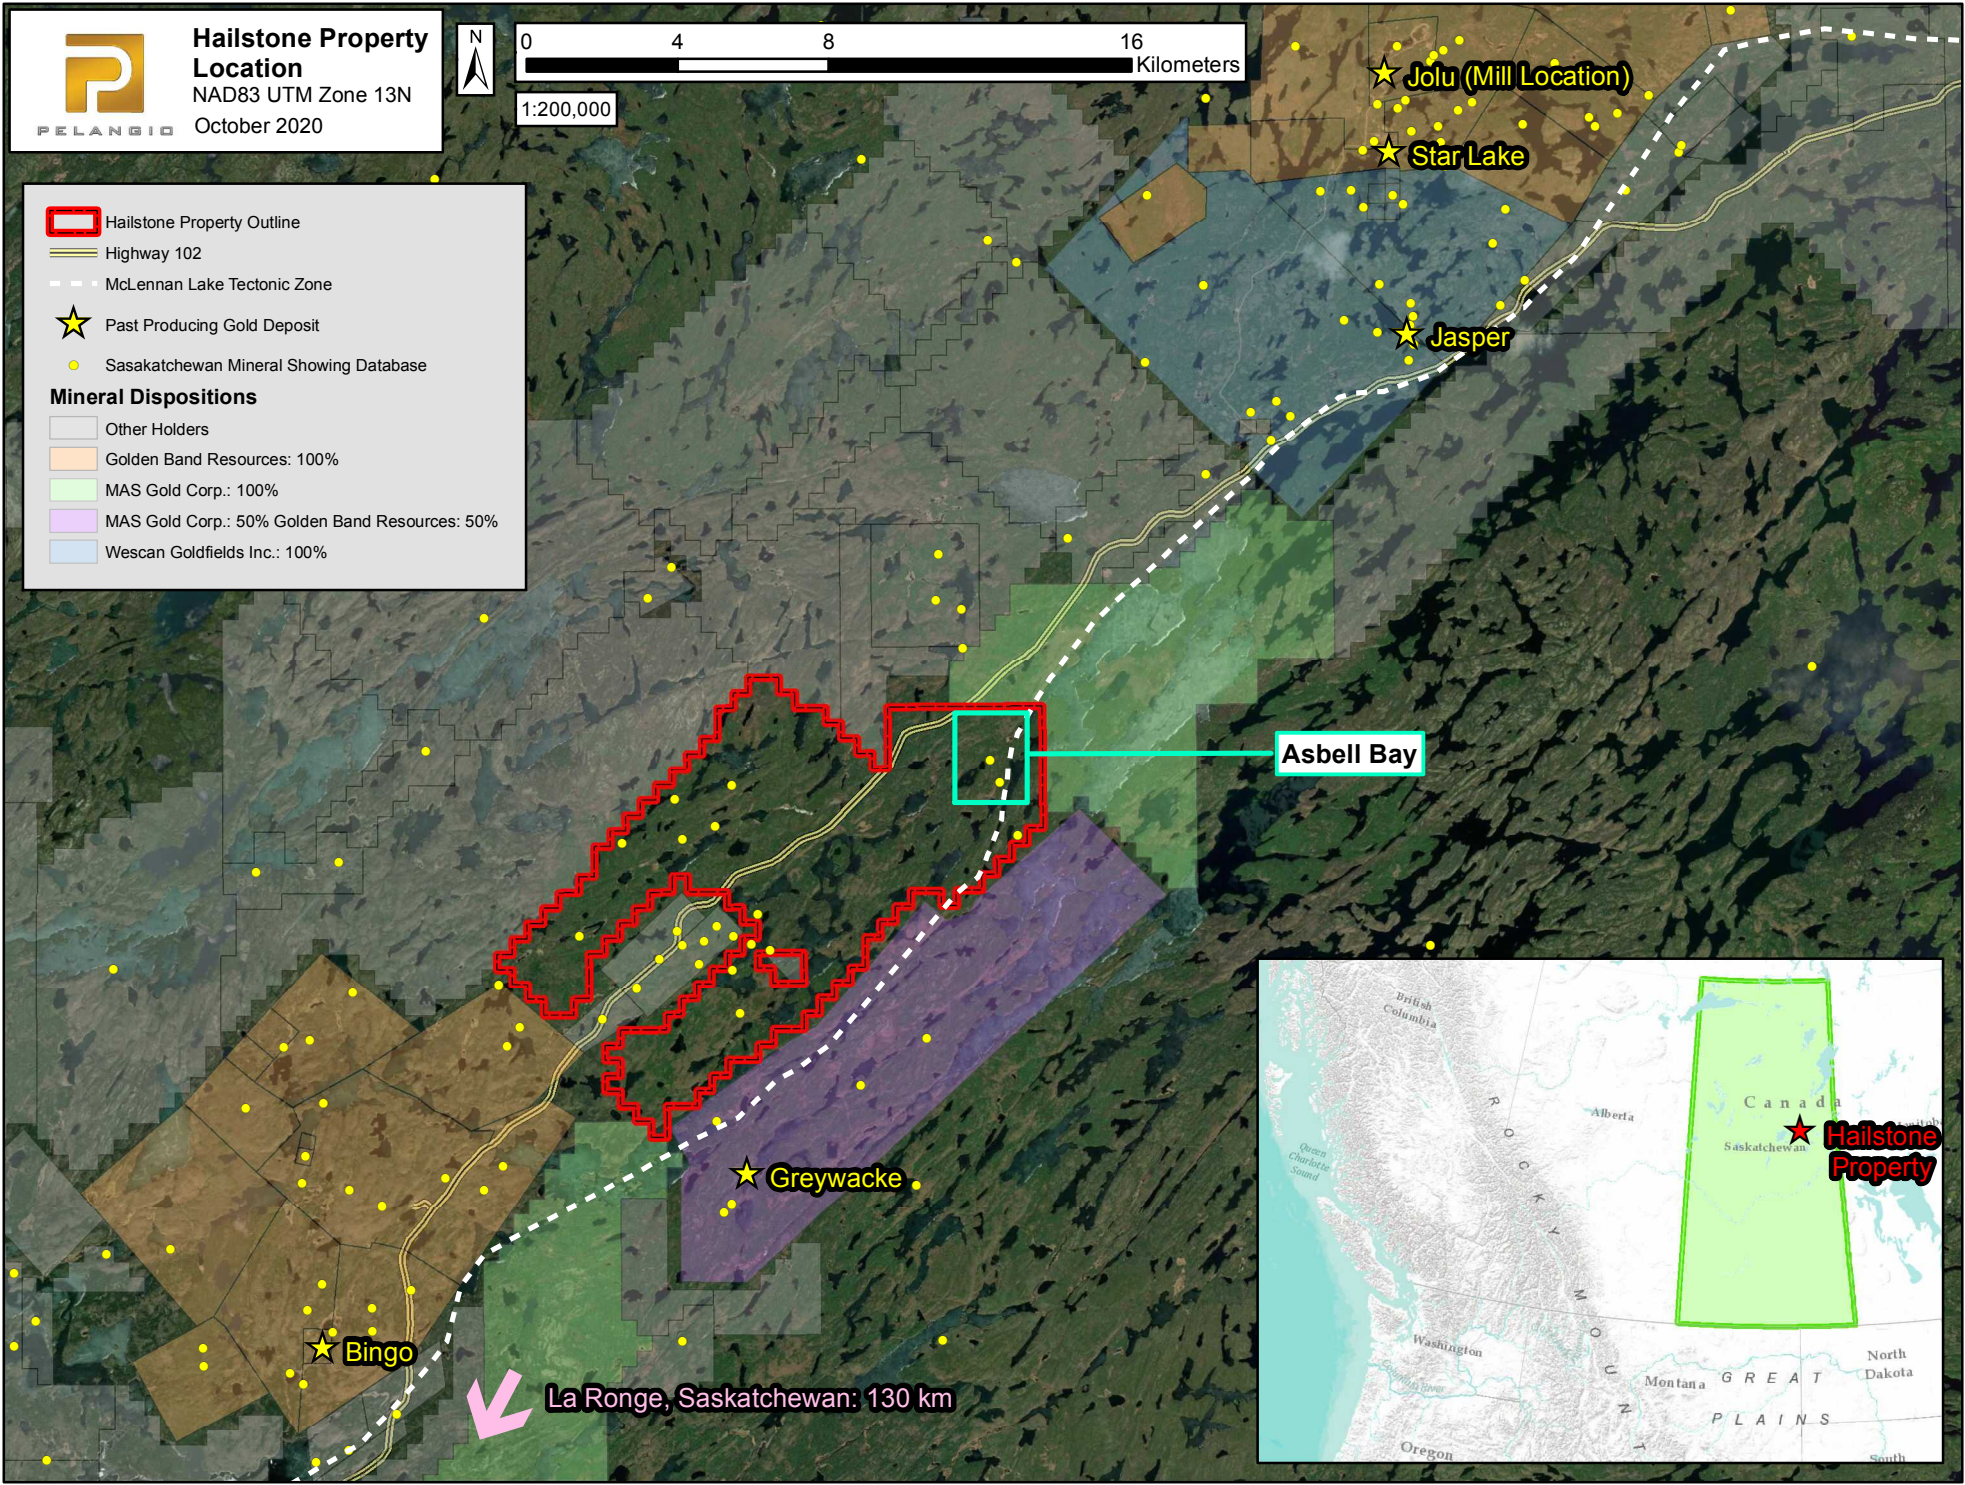

**Hailstone Property Location**  
NAD83 UTM Zone 13N  
October 2020

**Legend**

- Hailstone Property Outline
- Highway 102
- McLennan Lake Tectonic Zone
- Past Producing Gold Deposit
- Saskatchewan Mineral Showing Database

**Mineral Dispositions**

- Other Holders
- Golden Band Resources: 100%
- MAS Gold Corp.: 100%
- MAS Gold Corp.: 50% Golden Band Resources: 50%
- Wescan Goldfields Inc.: 100%

Asbell Bay

Greywacke

Bingo

La Ronge, Saskatchewan: 130 km