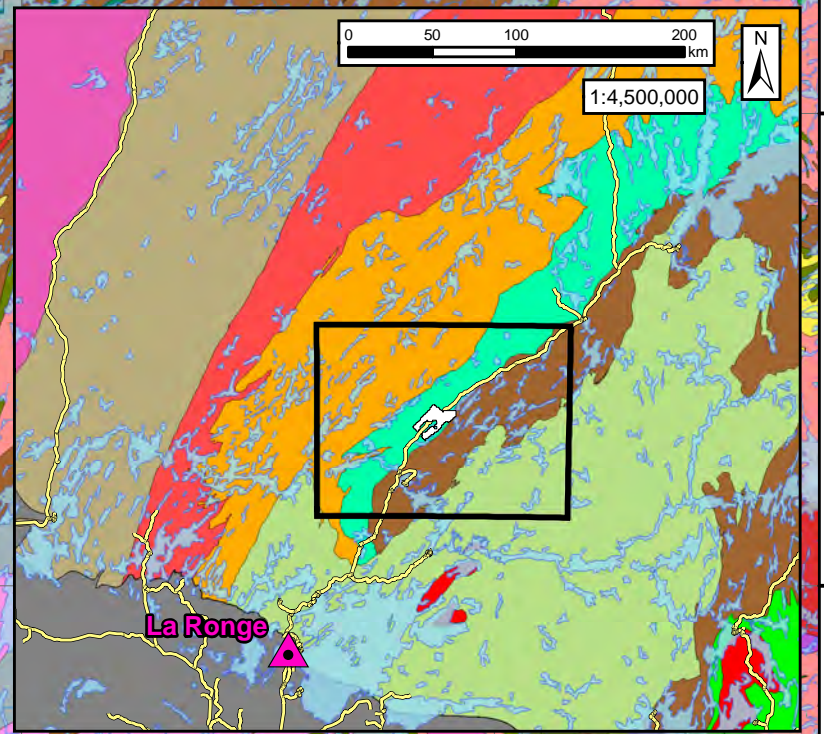

Figure 1: Hailstone Property Region

NAD83 UTM Zone 13N
July 2019

- Hailstone Property
- Gold Deposit
- McLennan Lake Tectonic Zone
- Highway
- Mineral Dispositions

500000

520000

540000

560000

6200000

6180000

6160000

Highway 102

JoJay

Jolu

Star Lake

Jasper

Greywacke