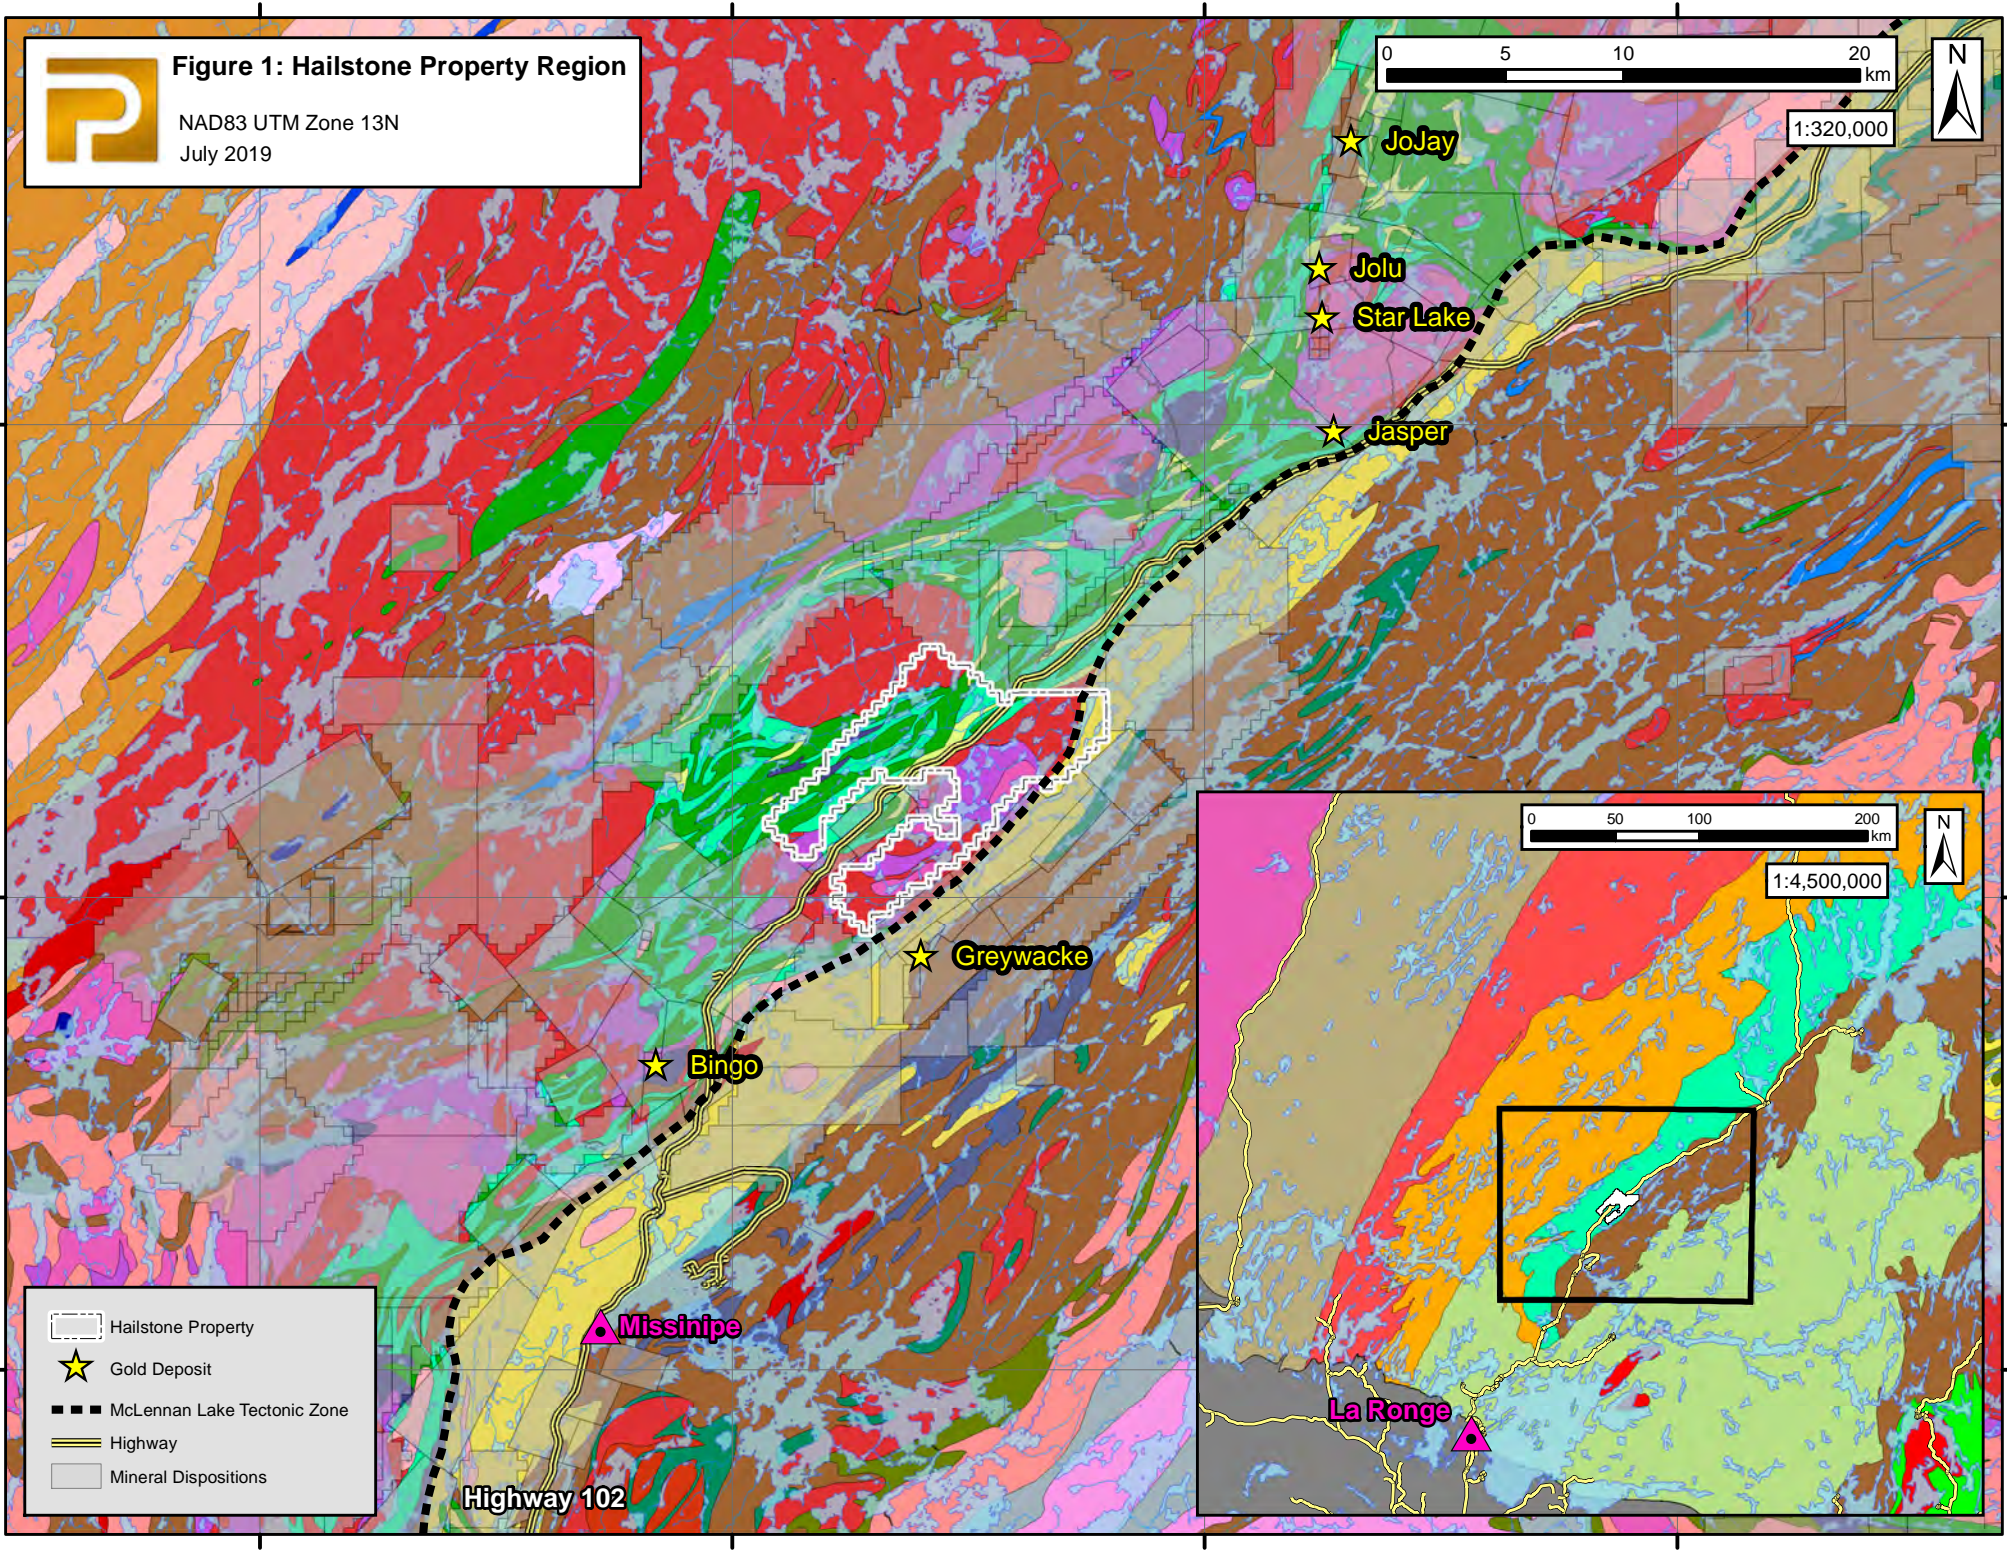

Figure 1: Hailstone Property Region

NAD83 UTM Zone 13N
July 2019

- Hailstone Property
- Gold Deposit
- McLennan Lake Tectonic Zone
- Highway
- Mineral Dispositions

500000

520000

540000

560000

6200000

6180000

6160000

Highway 102

JoJay

Jolu

Star Lake

Jasper

Greywacke

Bingo

Missinipe

La Ronge